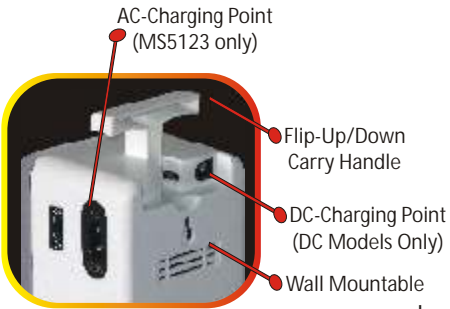

AC-Charging Point (MS5123 only)

Flip-Up/Down Carry Handle

DC-Charging Point (DC Models Only)

Wall Mountable

MS5250 - Lamp Holder (Aluminum)

▶ Holds 1-4 Emergency Lamps

▶ Can be hung by the hook & threaded to fit any standard photographic tripod.