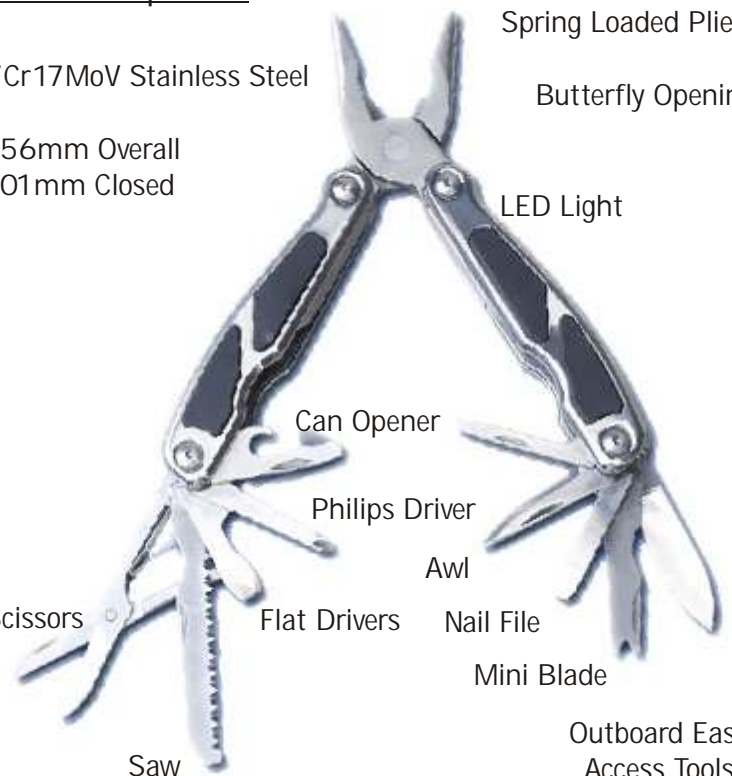

LED Light

Can Opener

Phillips Driver

Awl

Flat Drivers

Nail File

Mini Blade

Saw

Outboard Easy
Access Tools