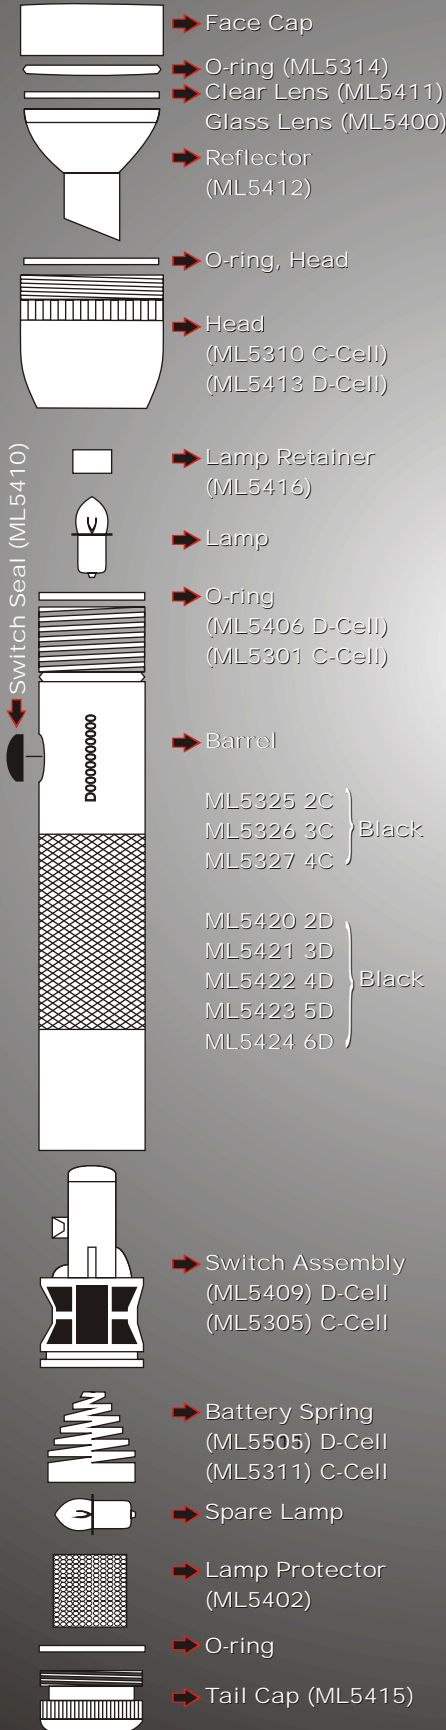

Mini Maglite AA Holster Combo Pack

- ML1261
 - Includes Black Polypropylene Holster
- ML1262
- ML1263
- ML1264
- ML1265
- ML1266
- ML1267
- ML1268

Mini Maglite AA Combo Pack

Includes:

- Lens Holder, Anti Roll Device
- Lens Set Red, Blue & Clear
- Wrist Lanyard
- Pocket Clip

- ML1241
- ML1242
- ML1243
- ML1244
- ML1245

MAG-LITE®

D & C-CELL RANGE

Spot to Flood

Mag-Lite Switch

D & C Cell Components

2D-Cell Maglite Flashlights

2D-Cell FL1 STANDARD

- Twist - Spot to Flood
- Spare Lamp in Tail Cap
- Aluminum Alloy Casing
- Self Cleaning Switch

Overall Length: 254mm
Barrel Diameter: 39.67mm
Head Diameter: 57mm
Battery Required: 2 x D-Cells

3D-Cell Maglite Flashlights

3D-Cell FL1 STANDARD

- Twist - Spot to Flood
- Spare Lamp in Tail Cap
- Aluminum Alloy Casing
- Self Cleaning Switch

Overall Length: 313mm
Barrel Diameter: 39.67mm
Head Diameter: 57mm
Battery Required: 3 x D-Cells