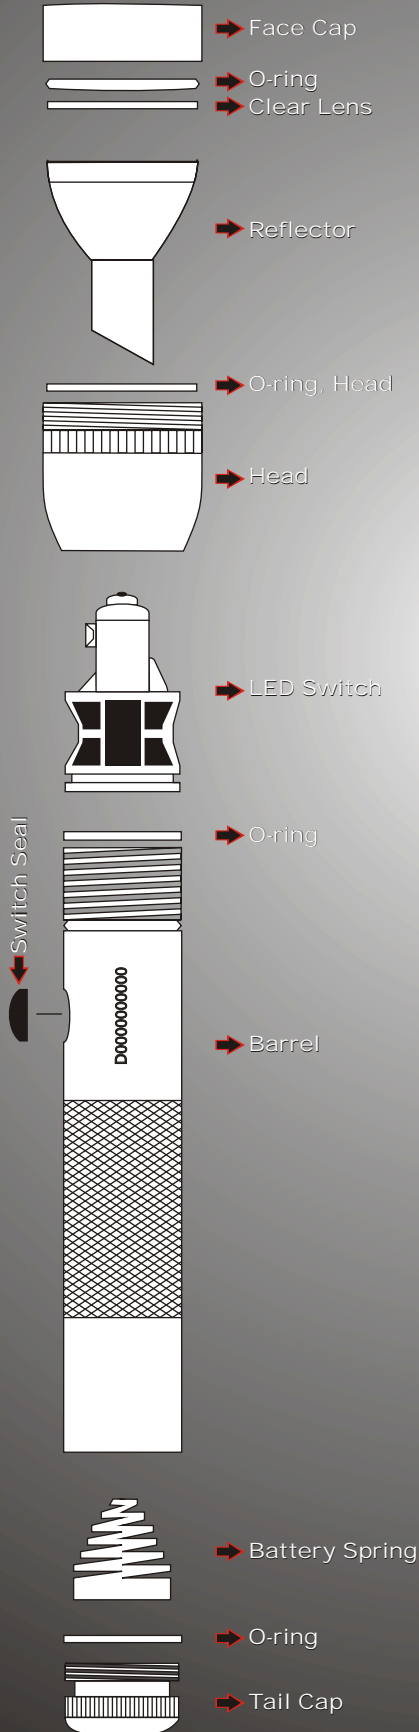

D Cell LED Components

2D LED Maglite Flashlights

2 D-Cell LED FL1 STANDARD

22213cd	298m	9h15m	114 LUMENS		1m
---------	------	-------	------------	--	----

➤ ML0592

Overall Length: 254mm
 Barrel Diameter: 39.67mm
 Head Diameter: 57mm
 Battery Required: 2 x D-Cells

3D LED Maglite Flashlights

3 D-Cell LED FL1 STANDARD

20880cd	289m	72h	104 LUMENS		1m
---------	------	-----	------------	--	----

➤ ML0593

Overall Length: 313mm
 Barrel Diameter: 39.67mm
 Head Diameter: 57mm
 Battery Required: 3 x D-Cells