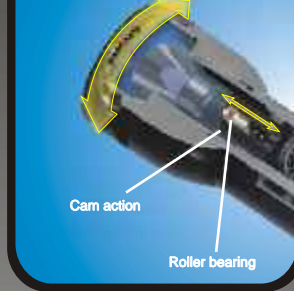

MAG-LITE®

D & C-CELL RANGE

Spot to Flood