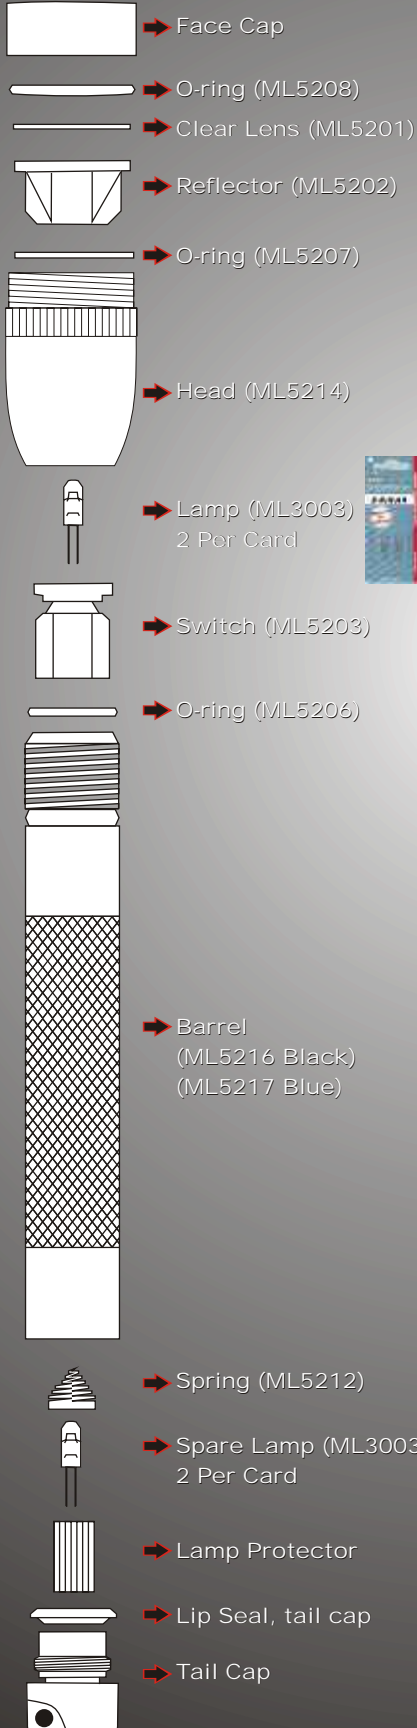

Mini Maglite AAA in Presentation Box

Overall Length: 127mm
 Barrel Diameter: 12.7mm
 Head Diameter: 19mm
 Battery Required: 2 x AAA

- Twist - Spot to Flood
- Spare Lamp in Tail Cap
- Aluminum Alloy Casing
- Compact & Lightweight
- Pocket Clip Included

MINI MAG 2 x AA FL1 STANDARD

Mini Mag AA Components

Mini Maglite AA in Presentation Box

- ML1221
 - Overall Length: 146mm
 - Barrel Diameter: 18.23mm
 - Head Diameter: 25.40mm
 - Battery Required: 2 x AA
- ML1222
- ML1223
- ML1224
- ML1225
- ML1226
- ML1227
- ML1228