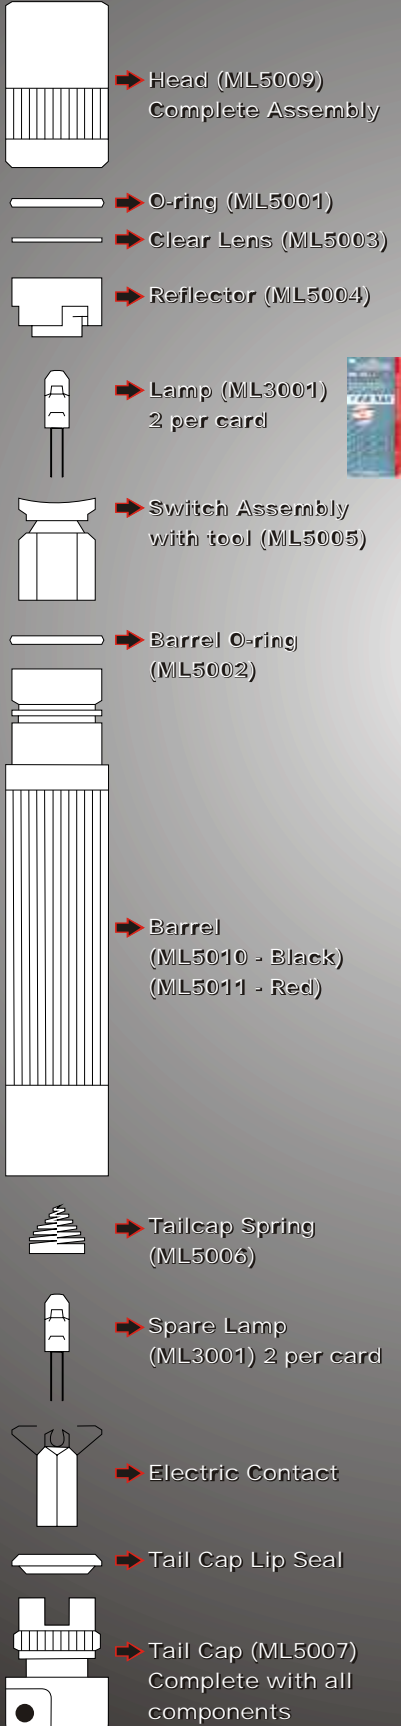

LED Rechargeable MagLite

SOLITAIRE®

SPOT

TO

FLOOD

SOLITAIRE FL1 STANDARD

A Work of Art that Works®

Solitaire Components

Solitaires in Presentation Box

Overall Length: 81mm
 Barrel Diameter: 12.7mm
 Head Diameter: 12.7mm
 Battery Required: 1 x AAA

Innovative Extended Key lead allows the light beam and keys to be used together in the same direction.