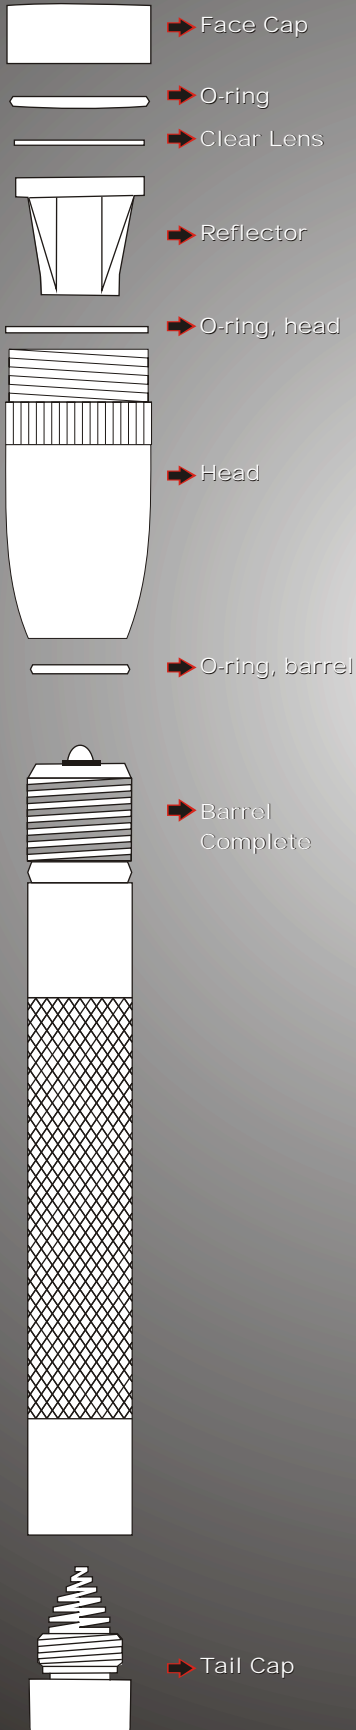

Overall Length: 121mm
 Barrel Diameter: 25.4mm
 Head Diameter: 25.4mm
 Battery Required: 3 x AAA

XL100 in Blister Packaging

Advanced Modes

1. Normal Mode (on-off)
Adjustable Brightness with Memory
2. Strobe Mode
Adjustable Strobe Rate
3. Nite Lite Mode
4. Signal Mode
On/Off with a Twist of the Wrist
5. SOS Mode
Signals International Morse Code Distress Signal for SOS Plus: Lockout (prevents accidental operation)

NEW! Advanced Flashlight User Interface™

Rotate Left or Right For Variable Power Level and Strobe Rate Settings
 MAXIMUM TO MINIMUM

MINI MAGLITE[®] LED

**MULTI-MODE
ELECTRONIC SWITCH**

100% Power
25% Power
Blink Mode
S.O.S Mode

MiniMag 2AA LED FL1 STANDARD

Mini Mag LED Components

Multi-Mode Mini Mag AA

Overall Length: 167.8mm
Barrel Diameter: 18mm
Head Diameter: 25.4mm
Battery Required: 2 x AA

Presentation Box:

- ML0722
- ML0723
- ML0724
- ML0726
- ML0727

D Cell LED Components

2D LED Maglite Flashlights

2 D-Cell LED FL1 STANDARD

22213cd	298m	9h15m	114 LUMENS		1m
---------	------	-------	------------	--	----

➤ ML0592

Overall Length: 254mm
 Barrel Diameter: 39.67mm
 Head Diameter: 57mm
 Battery Required: 2 x D-Cells