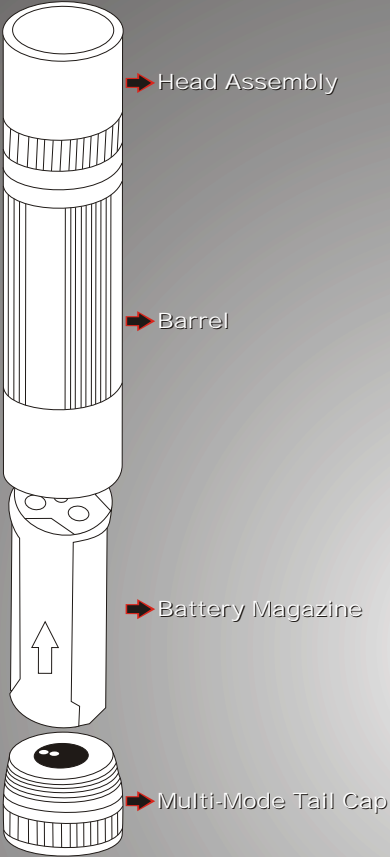

It's a LED Torch Plus so Much More

XL100 LED Components

Huge Battery Savings when using LED... LED FLASHLIGHT

NON-LED FLASHLIGHT

Energy Management, Balanced Optics, Projecting Beam, Extended Battery Life

XL100 in Presentation Box

Overall Length: 121mm
 Barrel Diameter: 25.4mm
 Head Diameter: 25.4mm
 Battery Required: 3 x AAA

XL100 in Blister Packaging

Advanced Modes

1. Normal Mode (on-off)
Adjustable Brightness with Memory
2. Strobe Mode
Adjustable Strobe Rate
3. Nite Lite Mode
4. Signal Mode
On/Off with a Twist of the Wrist
5. SOS Mode
Signals International Morse Code Distress Signal for SOS Plus: Lockout (prevents accidental operation)