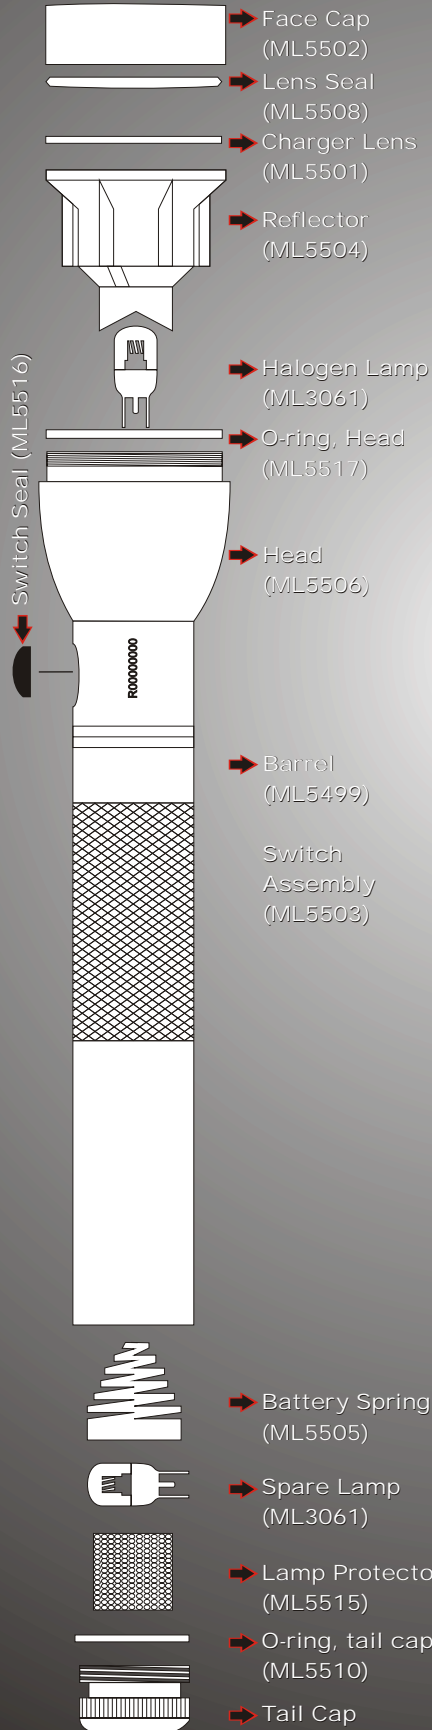

5 D-Cell FL1 STANDARD

 23090cd	 304m	 11h	 113 LUMENS	
--	--	--	--	---

6D-Cell Flashlights

Overall Length: 495mm
 Barrel Diameter: 39.67mm
 Head Diameter: 57mm
 Battery Required: 5 x D-Cells

6 D-Cell FL1 STANDARD

12820cd	226m	4h	20 LUMENS	
---------	------	----	-----------	--

ML1503

Overall Length: 276mm
Barrel Diameter: 31.75mm
Head Diameter: 57mm
Battery Required: 3 x C-Cells

3 C-Cell FL1 STANDARD

18757cd	274m	4h	45 LUMENS	
---------	------	----	-----------	--

ML1504

Overall Length: 325mm
Barrel Diameter: 31.75mm
Head Diameter: 57mm
Battery Required: 4 x C-Cells

4 C-Cell FL1 STANDARD

23030cd	303m	4h 15m	74 LUMENS	
---------	------	--------	-----------	--

2D, 3D & 4D-Cell Maglite Security Packs

- Includes:
- 2 x D-Cell Clamps
 - Belt Loop

MAG-CHARGER SYSTEM

A Work of Art that Works®

MagCharger FL1 STANDARD

MagCharger Components

Overall Length: 319.79mm

Barrel Diameter: 39.67mm

Head Diameter: 58.72mm